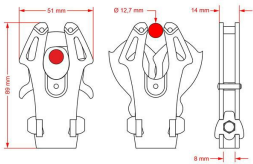

CARABINERS / CONNECTORS

FROG NUDE

NEW

CUSTOMIZABLE FROG ON REQUEST

Frog Nude is the disassembled version of our popular Frog unidirectional connector.

It is supplied disassembled and without markings, to allow our customers to personalize it with their own logo and mount it on leashes, lanyards, camera harnesses and so on...

ITEM CODES

Item	Standards	Material	Icon	Colour	▶ (kN)	◀ (kN)	↻ (kN)	⚖ (g)	Shape	A (mm)	B (mm)	C (mm)	D (mm)	E (mm)	Sleeve
7040X0NN0XX	/	Alu alloy		Black	/	/	/	60	Special	89	51	/	/	12.7	Without sleeve

Copyright © KONG spa | P.IVA 00703180166