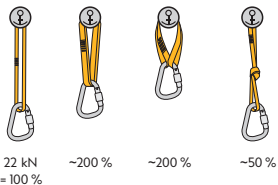

sling + sling Dyneema®

[cm]	[in]	[kN]	TYPE
xx	xx	22	

quickdraw sling + quickdraw sling Dyneema®

[cm]	[in]	[kN]	TYPE
xx	xx	22	

Made of Vyrobeno z: polyamide, Dyneema®.