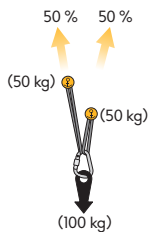

sling + sling Dyneema®

[cm]	[in]	[kN]	TYPE
xx	xx	22	

quickdraw sling + quickdraw sling Dyneema®

[cm]	[in]	[kN]	TYPE
xx	xx	22	

Made of Vyrobeno z: polyamide, Dyneema®.