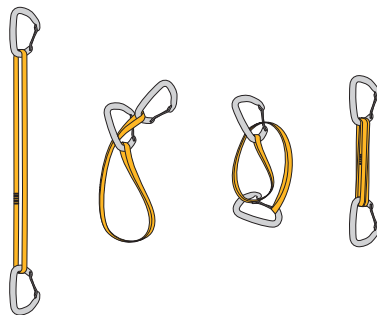

sling + sling Dyneema®

[cm]	[in]	[kN]	TYPE
xx	xx	22	

quickdraw sling + quickdraw sling Dyneema®

[cm]	[in]	[kN]	TYPE
xx	xx	22	

Made of Vyrobeno z: polyamide, Dyneema®.