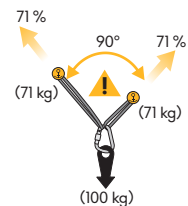

sling + sling Dyneema®

[cm]	[in]	[kN]	TYPE
xx	xx	22	

quickdraw sling + quickdraw sling Dyneema®

[cm]	[in]	[kN]	TYPE
xx	xx	22	

Made of Vyrobeno z: polyamide, Dyneema®.