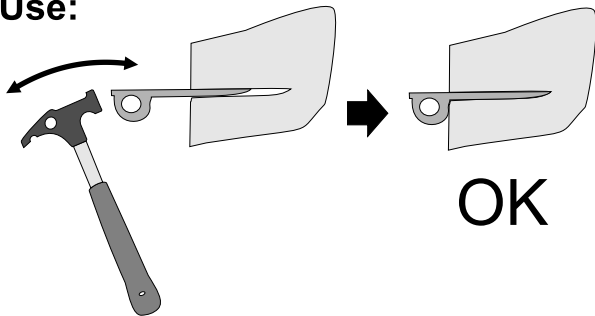

ROCK HAMMER

RK750

Classic rock hammer for big wall climbing, first ascents or work at height.

Reading and understanding instruction for use are required to use this product!
Bez důkladného pročetí a pochopení návodu k použití nepoužívejte tento výrobek

Head Material		Cr-Mo steel
Tube Material		Cr-Mo steel
Handle Material		rubber
Weight Váha		590 g 20.8 oz
Length Délka		295 mm 11.61 in

Description:

- clip-in point in a head enables to remove the pitons and copperheads from the cracks
- narrowed head for easier nut and copperhead placement
- anti-vibration rubber handle
- attachment point in the handle for the accessory cord
- clip-in point in the head for easier handling

Use:

Technical data:

Maintenance:

30°C

Ph 5,5 - 8,5

max 22°C