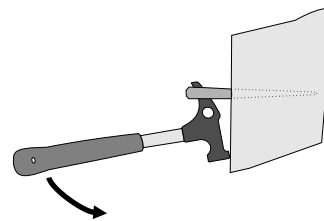

ROCK HAMMER

RK750

Classic rock hammer for big wall climbing, first ascents or work at height.

Reading and understanding instruction for use are required to use this product!
Bez důkladného pročetí a pochopení návodu k použití nepoužívejte tento výrobek

Head Material		Cr-Mo steel
Tube Material		Cr-Mo steel
Handle Material		rubber
Weight Váha		590 g 20.8 oz
Length Délka		295 mm 11.61 in

Description:

- clip-in point in a head enables to remove the pitons and copperheads from the cracks
- narrowed head for easier nut and copperhead placement
- anti-vibration rubber handle
- attachment point in the handle for the accessory cord
- clip-in point in the head for easier handling

Use:

Technical data:

Maintenance:

30°C

Ph 5,5 - 8,5

max 22°C