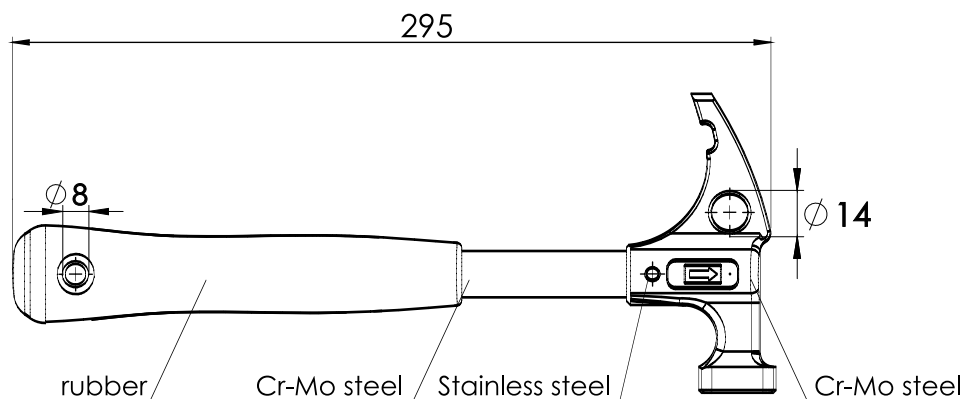

Technical data:

Maintenance:

30°C

Ph 5,5 - 8,5

max 22°C