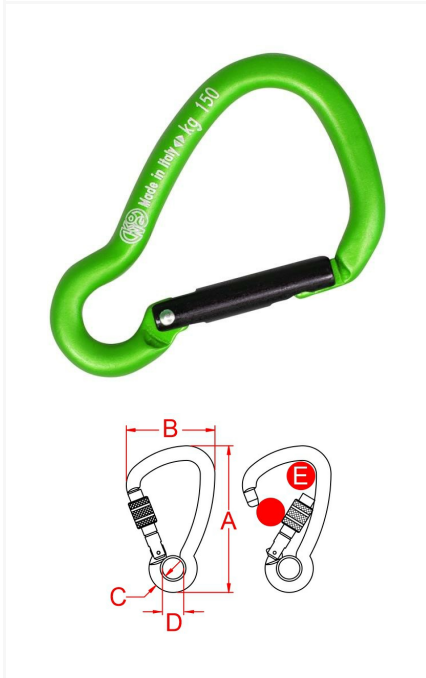

CARABINERS / CONNECTORS

HARNESS ALU

ALUMINIUM CARABINER | ASYMMETRIC | KEYHOLDER

New colors!

Asymmetric aluminium carabiner, not for climbing or human support.

Ideal as a keyholder and for hanging stuff to the backpack.

High quality product, made in Italy!

ITEM CODES

Item	Standards	Material	Keylock	Colour	↔ (kN)	⬆ (kN)	↷ (kN)	⚖ (g)	Shape	A (mm)	B (mm)	C (mm)	D (mm)	E (mm)	Sleeve
705B00EN0KK	/	Alu alloy	Keylock	Green/Black	/	/	/	6	Asymmetric	52	33	5	/	9	Without sleeve
705B00BN0KK	/	Alu alloy	Keylock	Cyan/Black	150 Kg	/	/	6	Asymmetric	52	33	5	/	9	Without sleeve
705B00CN0KK	/	Alu alloy	Keylock	Yellow/Black	150 Kg	/	/	6	Asymmetric	52	33	5	/	9	Without sleeve
705B00RN0KK	/	Alu alloy	Keylock	Red/Black	150 Kg	/	/	6	Asymmetric	52	33	5	/	9	Without sleeve
705B00PP0KK	/	Alu alloy	Keylock	Polished	150 Kg	/	/	6	Asymmetric	52	33	5	/	9	Without sleeve
705C00EN0KK	/	Alu alloy	Keylock	Green/Black	150 Kg	/	/	11	Asymmetric	65	40,5	6	/	12	Without sleeve
705C00BN0KK	/	Alu alloy	Keylock	Cyan/Black	150 Kg	/	/	11	Asymmetric	65	40,5	6	/	12	Without sleeve
705C00CN0KK	/	Alu alloy	Keylock	Yellow/Black	150 Kg	/	/	11	Asymmetric	65	40,5	6	/	12	Without sleeve
705C00RN0KK	/	Alu alloy	Keylock	Red/Black	150 Kg	/	/	11	Asymmetric	65	40,5	6	/	12	Without sleeve
705E00BN0KK	/	Alu alloy	Keylock	Cyan/Black	500 Kg	/	/	26	Asymmetric	85	51,5	8	/	18	Without sleeve
705E00RN0KK	/	Alu alloy	Keylock	Rouge/Noir	500 Kg	/	/	26	Asymmetric	85	51,5	8	/	18	Without sleeve
705E00PP0KK	/	Alu alloy	Keylock	Polished	500 Kg	/	/	26	Asymmetric	85	51,5	8	/	18	Without sleeve